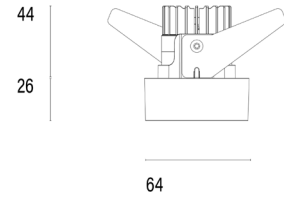

101 06 000205.021

Model

| | |
|---------------|------------------|
| Name | Mono 060 Type 2 |
| Finish | Structured Black |
| Area | Indoor / Outdoor |

System

| | |
|---------------------------|-------------------------------------|
| Power (Luminaire) | 6.8W |
| Power (System) | 8W |
| Voltage | 240V-AC |
| Optics | Rotationally Symmetrical Direct 60° |
| Colour Temperature | 3000°K |
| Luminous Flux | 672lm |
| TM30 | Rf95 Rg103 |
| CRI | Ra98 |
| Lumen Maintenance | L90 B10 50000hrs |
| Chromacity | <3 McAdam Step Ellipse |
| Articulation | Fixed |
| Cut-Out | Round 55mm x 75mm Depth |
| Ingress Protection | IP44 |
| Control Device | Remote Fixed Output (Included) |
| Class | III |